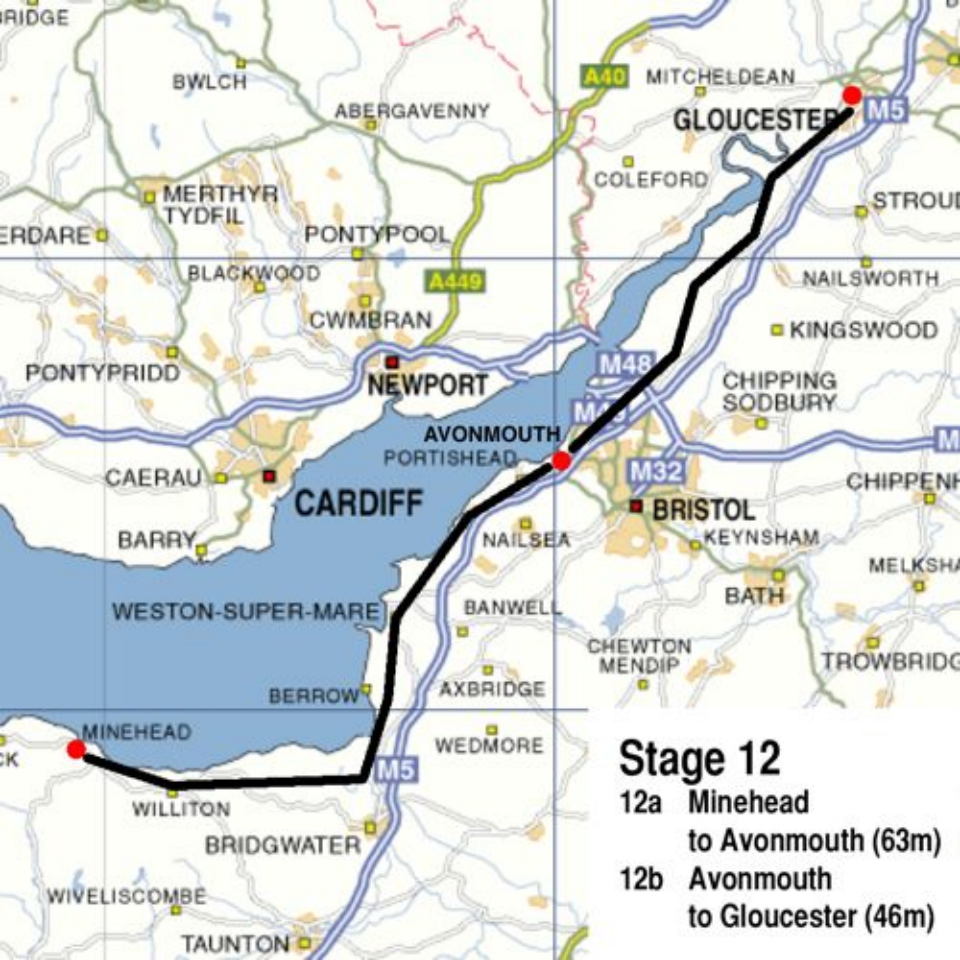

# Stage 10

10a Falmouth  
to Land's End (59m)

10b Land's End  
to Newquay (56m)

## Stage 11

11a Newquay  
to Bideford (70m)

11b Bideford  
to Minehead (62m)

## Stage 12

- 12a Minehead to Avonmouth (63m)
- 12b Avonmouth to Gloucester (46m)

## Stage 16

- 16a Carlisle to Otterburn (62m)
- 16b Otterburn to Berwick-upon-Tweed (58m)